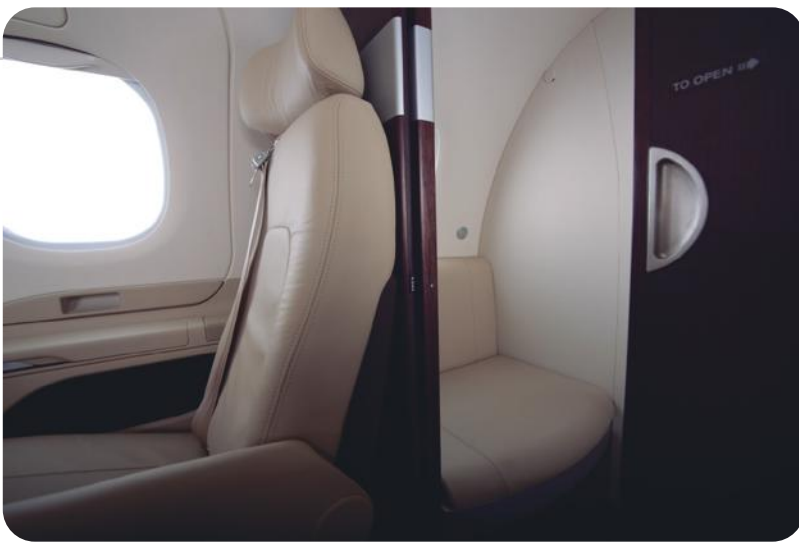

## INTERIOR

## LAVATORY RIGID DOOR

### Complete Privacy

Enhance the privacy and comfort of your Phenom 100 experience with the addition of a rigid door for your well-appointed lavatory. The dual-pocket design ensures the optimum use of your Phenom 100 and is designed to match your custom cabin specifications while maintaining the premium comfort of your fully enclosed, flushing toilet.